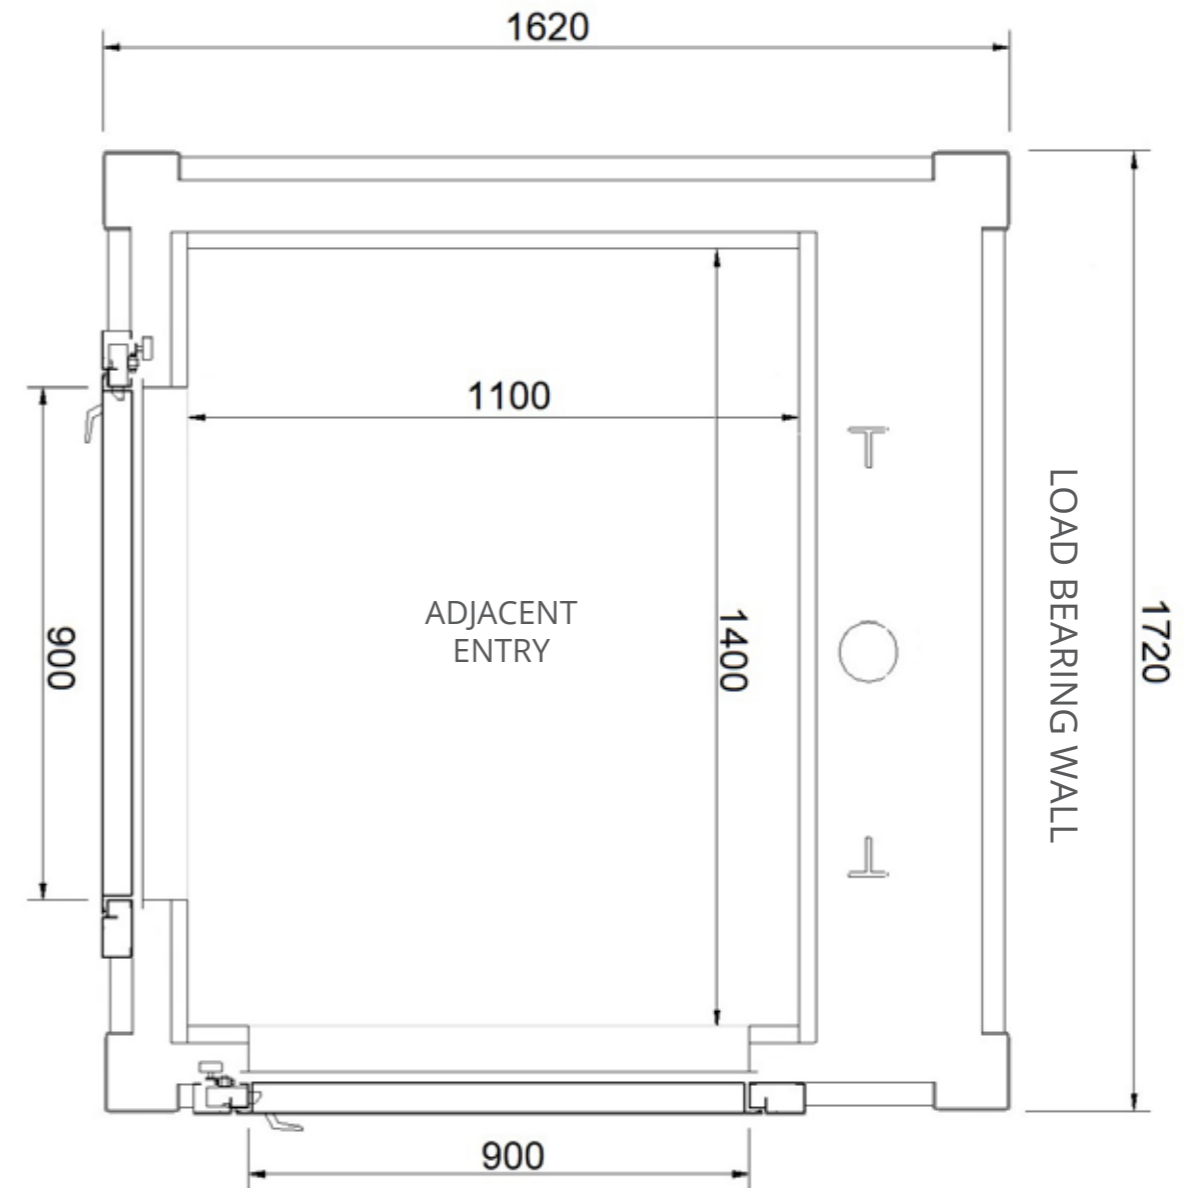

Metal Structure - Adjacent Entry

SAMPLE DRAWING ONLY - NOT FOR CONSTRUCTION
Platinum Elevators can customise the Residential Sovereign Lift cabin size from 600w x 600d (mm) all the way up to 1100w x 1400d (mm).