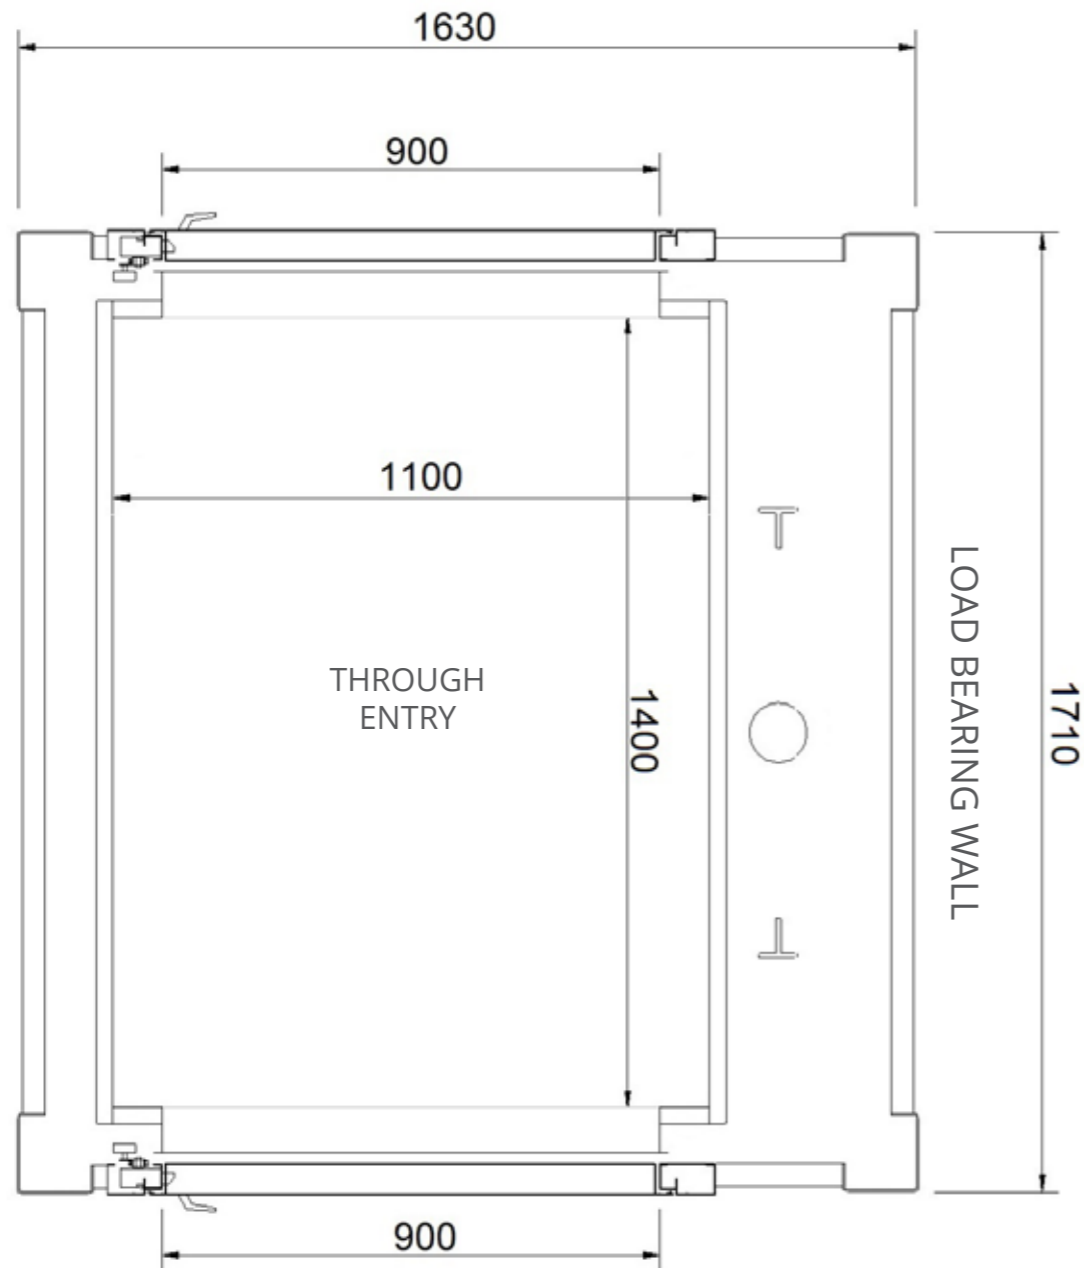

Metal Structure- Through Entry

SAMPLE DRAWING ONLY - NOT FOR CONSTRUCTION
Platinum Elevators can customise the Residential Sovereign Lift cabin size from 600w x 600d (mm) all the way up to 1100w x 1400d (mm).