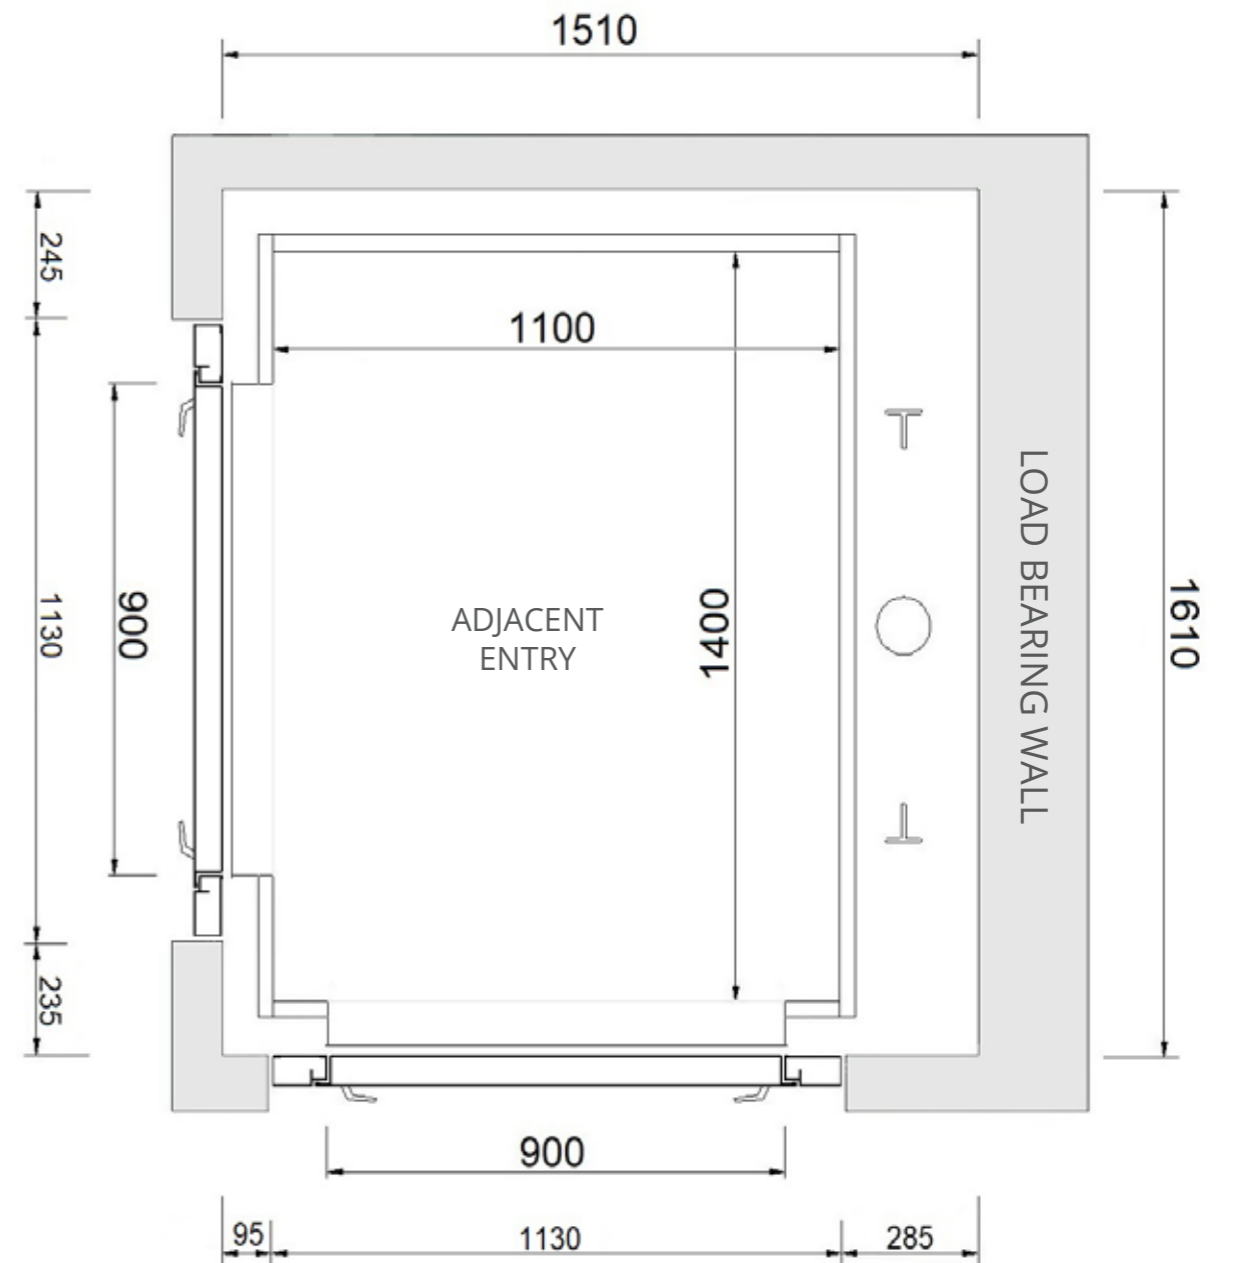

Masonry Shaft - Adjacent Entry

SAMPLE DRAWING ONLY - NOT FOR CONSTRUCTION
Platinum Elevators can customise the Residential Sovereign Lift cabin size from 600w x 600d (mm) all the way up to 1100w x 1400d (mm).