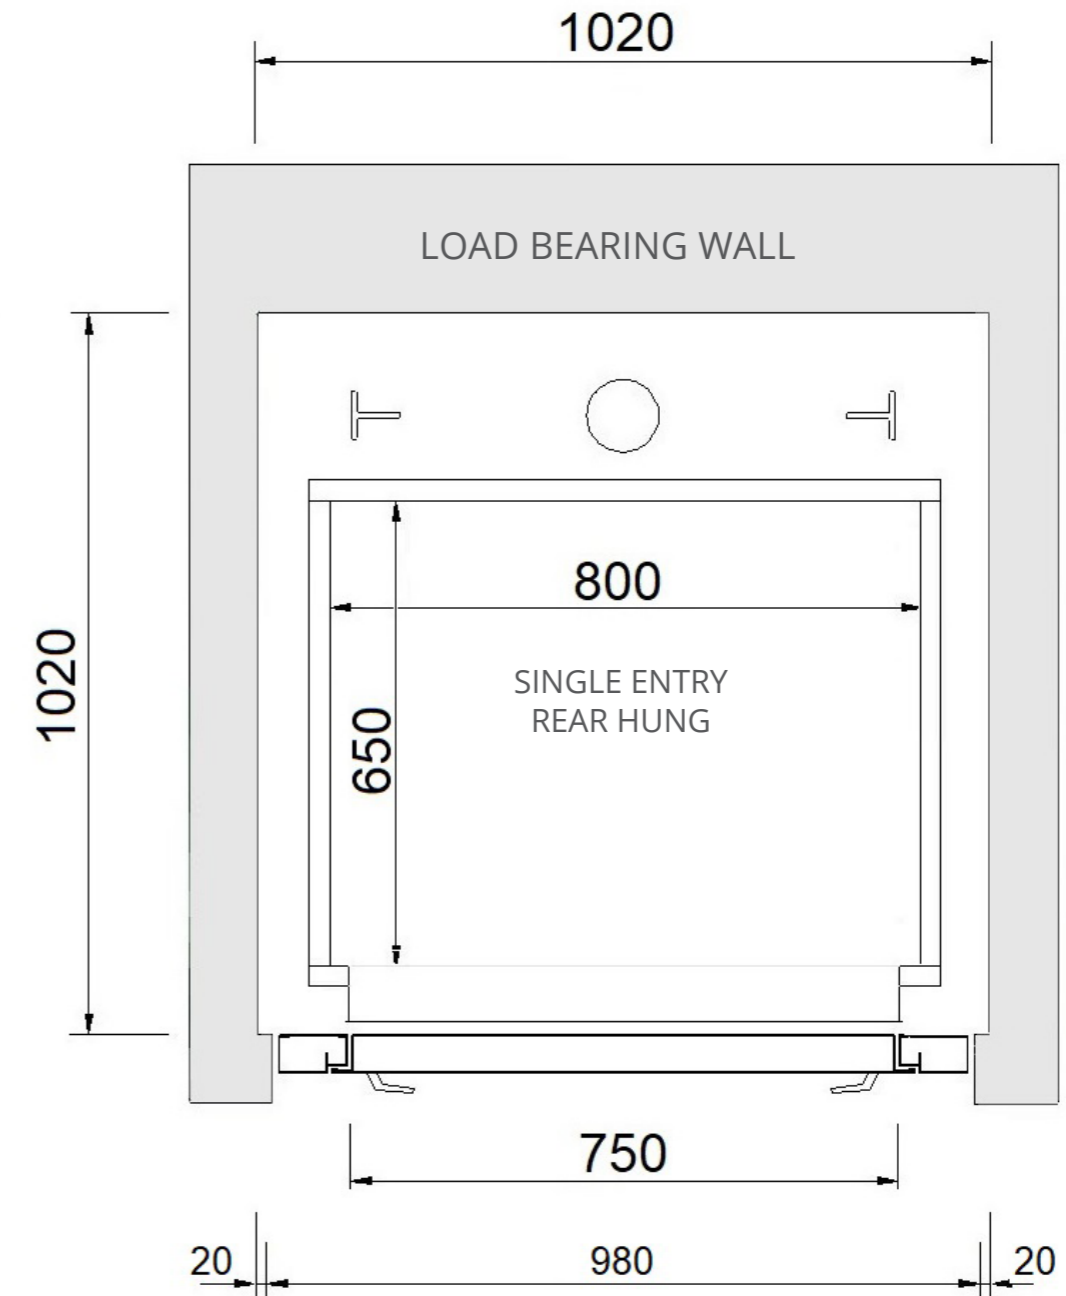

Masonry Shaft- Single Entry, Rear Hung

“Ideal for retrofitting or new dwellings when limited space is available.”

SAMPLE DRAWING ONLY - NOT FOR CONSTRUCTION
Platinum Elevators can customise the Residential Sovereign Lift cabin size from 600w x 600d (mm) all the way up to 1100w x 1400d (mm).