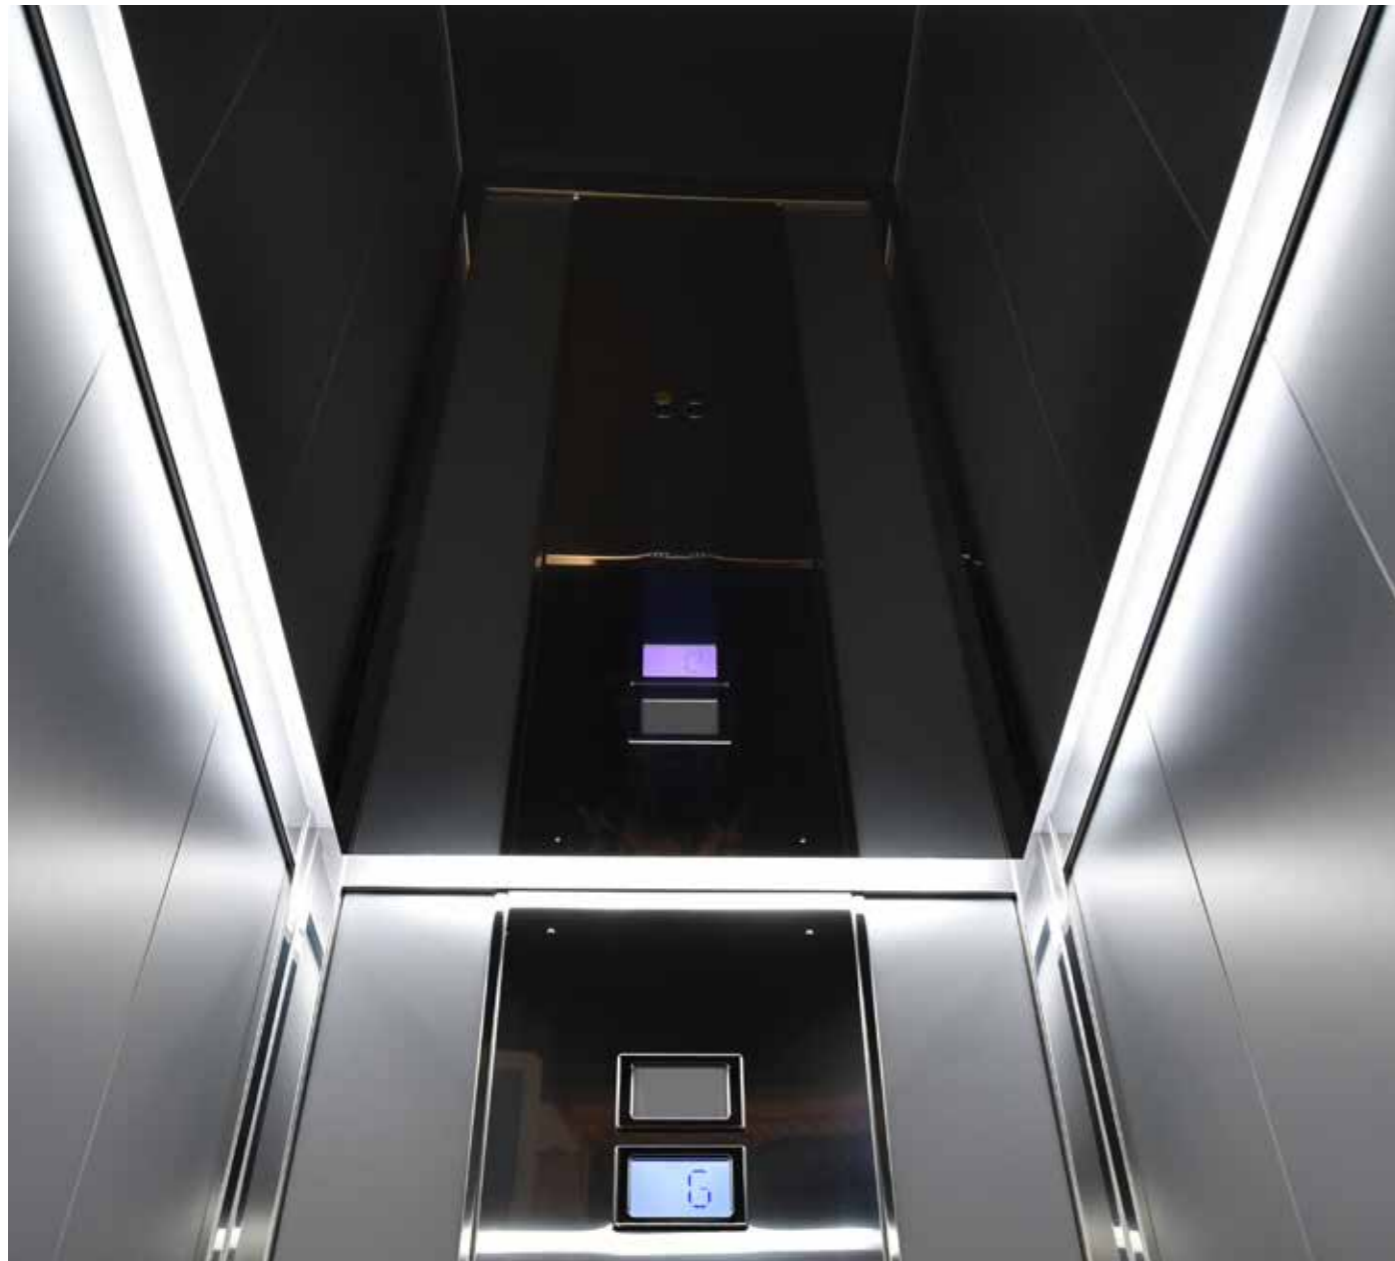

Complete Design Flexibility

If you are building a new home or looking to retrofit a lift into an existing home, Platinum Elevators highly skilled consultants can assist you with design, ideas and concepts to ensure you get the best product in the most suitable location.

Platinum Elevators will custom design the largest possible cabin size to suit any existing shaft or we can customize a Glazed Metal Structure to surround the lift in both indoor or outdoor applications creating a luxurious state of the art feature.

“You will be amazed where we can incorporate a lift into any building design, minimising space and saving on builders works.”