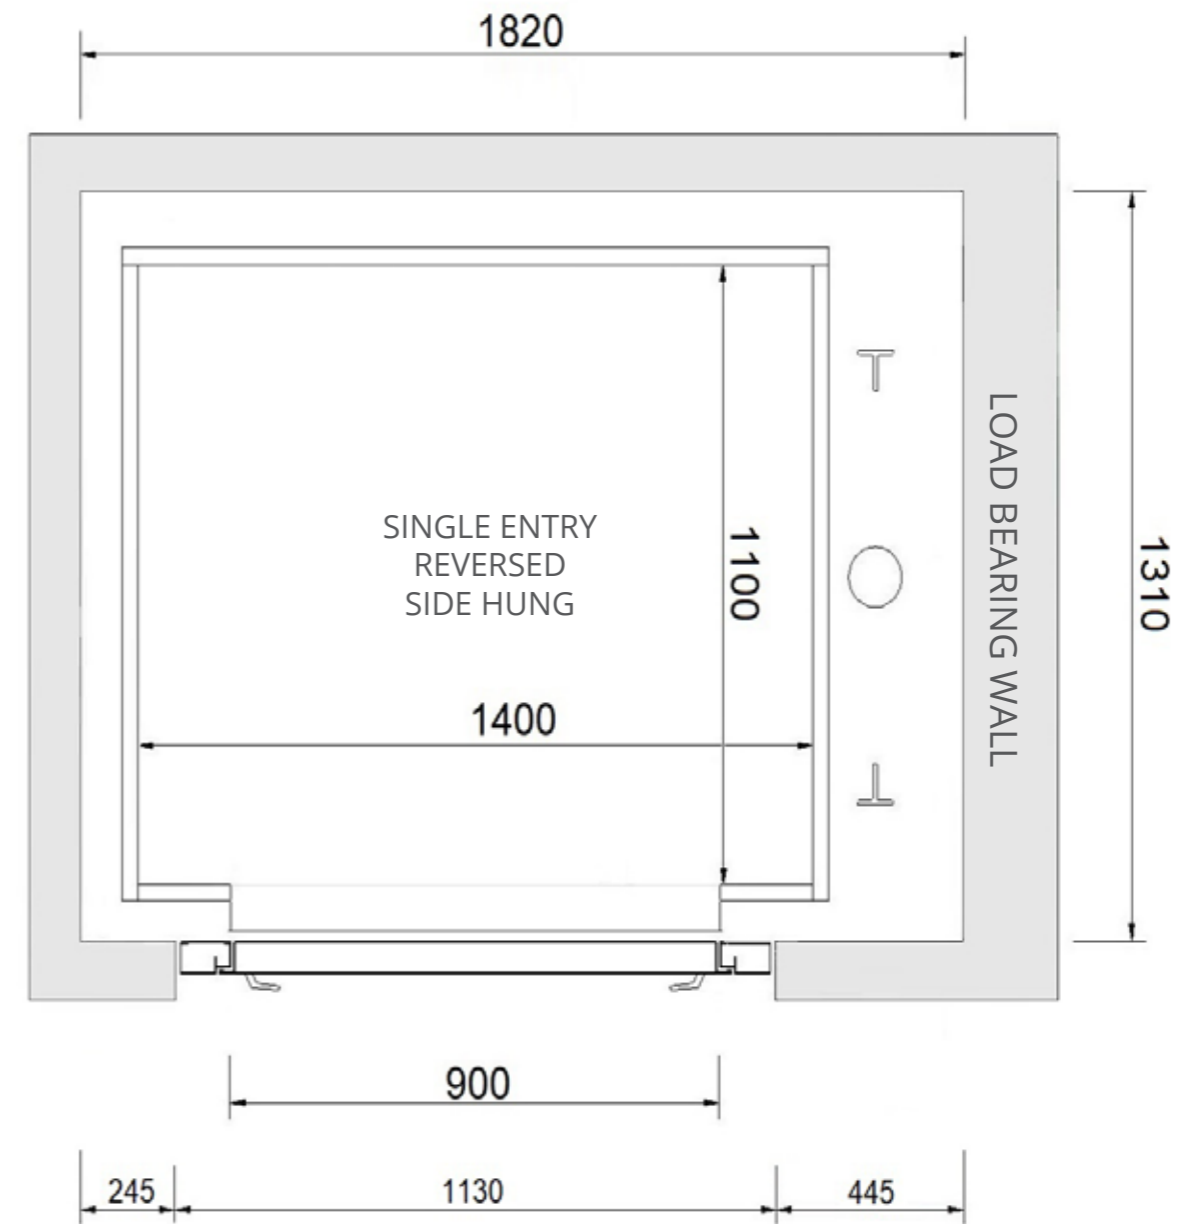

- CORRY BROUWER

Available Cabin Configurations

Masonry Shaft- Single Entry, Side Hung

Available Cabin Configurations

Masonry Shaft - Single Entry, Reversed, Side Hung

SAMPLE DRAWING ONLY - NOT FOR CONSTRUCTION
 Platinum Elevators can customise the Residential Sovereign Lift cabin size from 600w x 600d (mm) all the way up to 1100w x 1400d (mm).