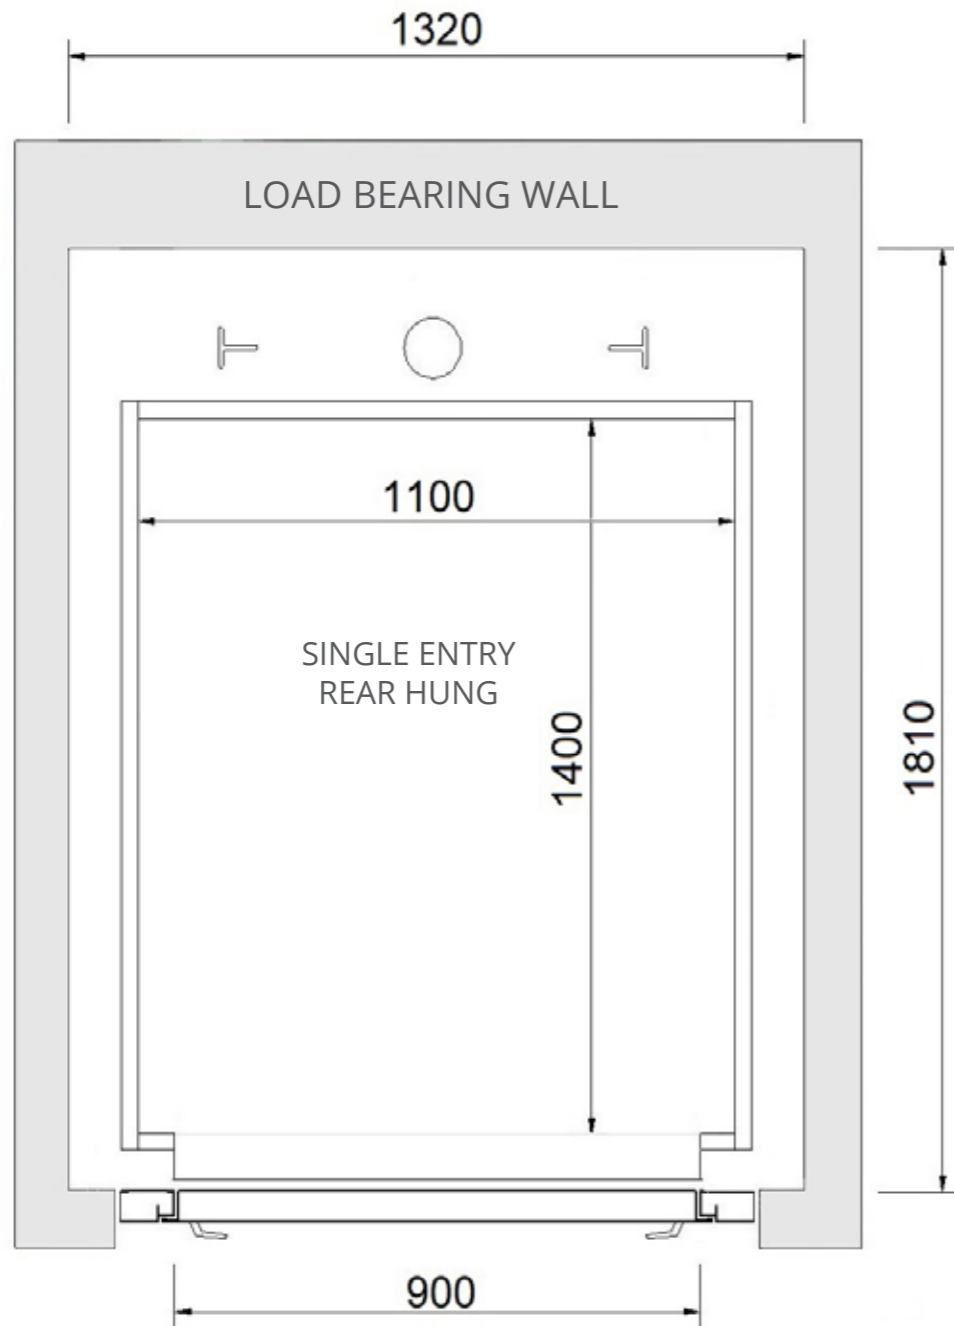

Masonry Shaft- Single Entry, Rear Hung

SAMPLE DRAWING ONLY - NOT FOR CONSTRUCTION
Platinum Elevators can customise the Residential Sovereign Lift cabin size from 600w x 600d (mm) all the way up to 1100w x 1400d (mm).