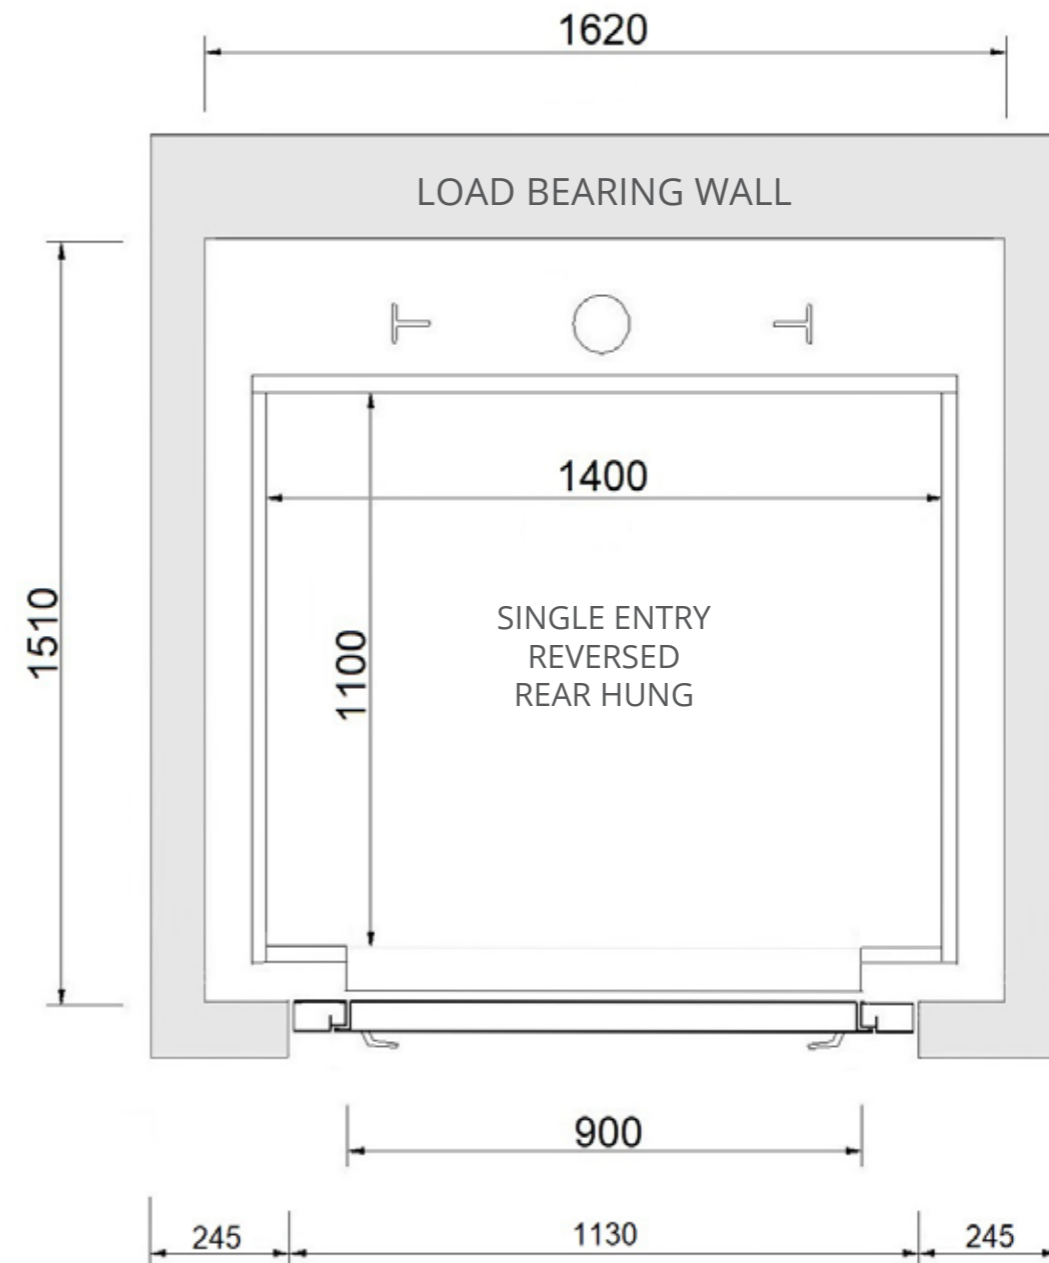

Masonry Shaft - Single Entry, Reversed, Rear Hung

SAMPLE DRAWING ONLY - NOT FOR CONSTRUCTION
Platinum Elevators can customise the Residential Sovereign Lift cabin size from 600w x 600d (mm) all the way up to 1100w x 1400d (mm).