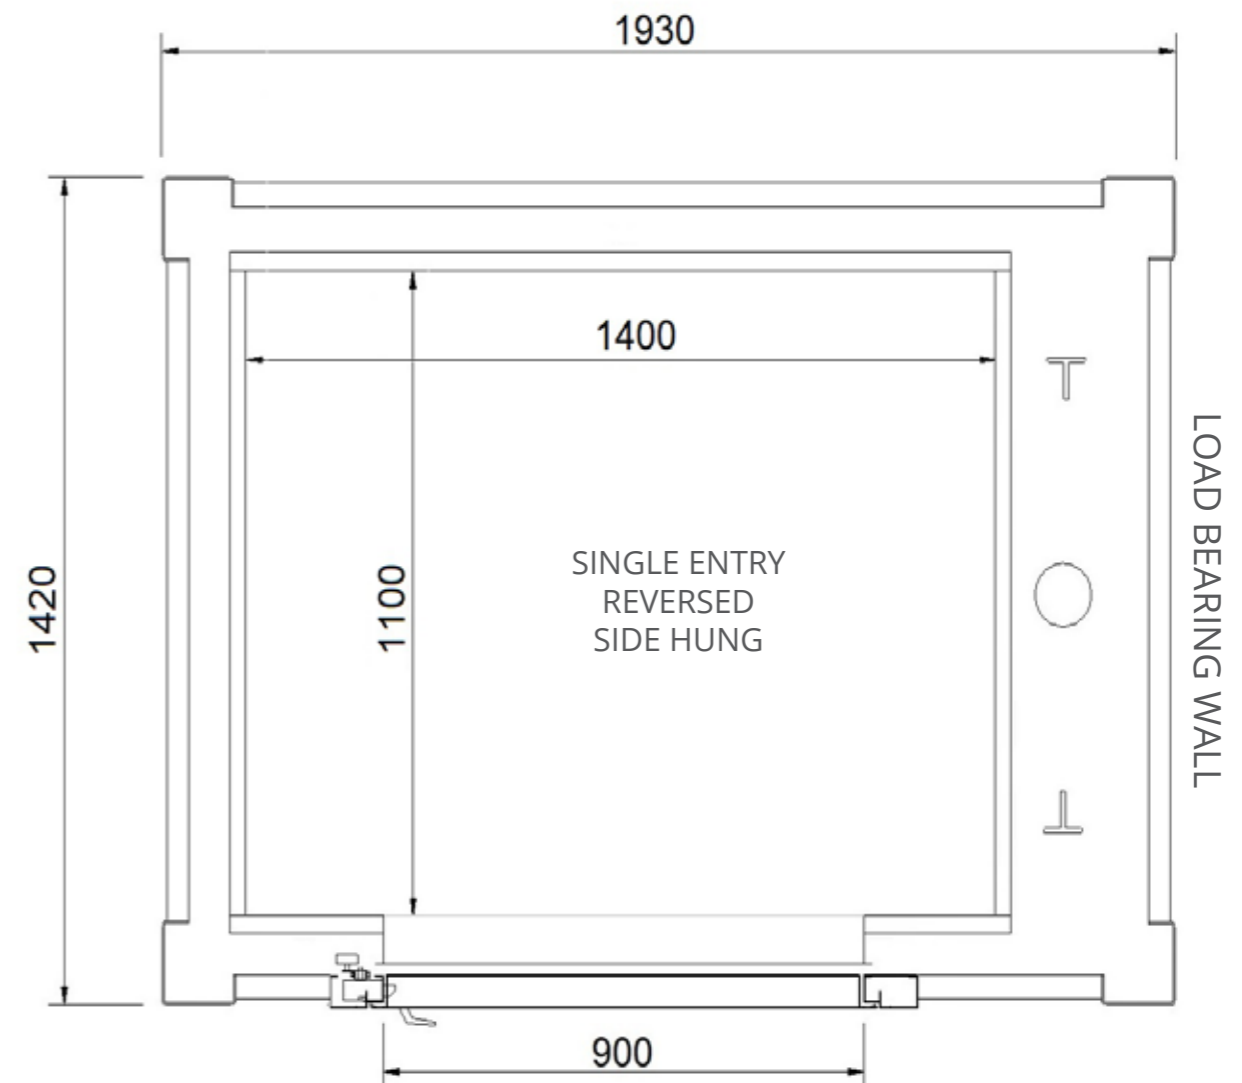

Masonry Shaft- Single Entry, Rear Hung

“Ideal for retrofitting or new dwellings when limited space is available.”

SAMPLE DRAWING ONLY - NOT FOR CONSTRUCTION
Platinum Elevators can customise the Residential Sovereign Lift cabin size from 600w x 600d (mm) all the way up to 1100w x 1400d (mm).

Available Cabin Configurations

Metal Structure - Single Entry, Side Hung

Metal Structure - Single Entry, Reversed, Side Hung

SAMPLE DRAWING ONLY - NOT FOR CONSTRUCTION

Platinum Elevators can customise the Residential Sovereign Lift cabin size from 600w x 600d (mm) all the way up to 1100w x 1400d (mm).