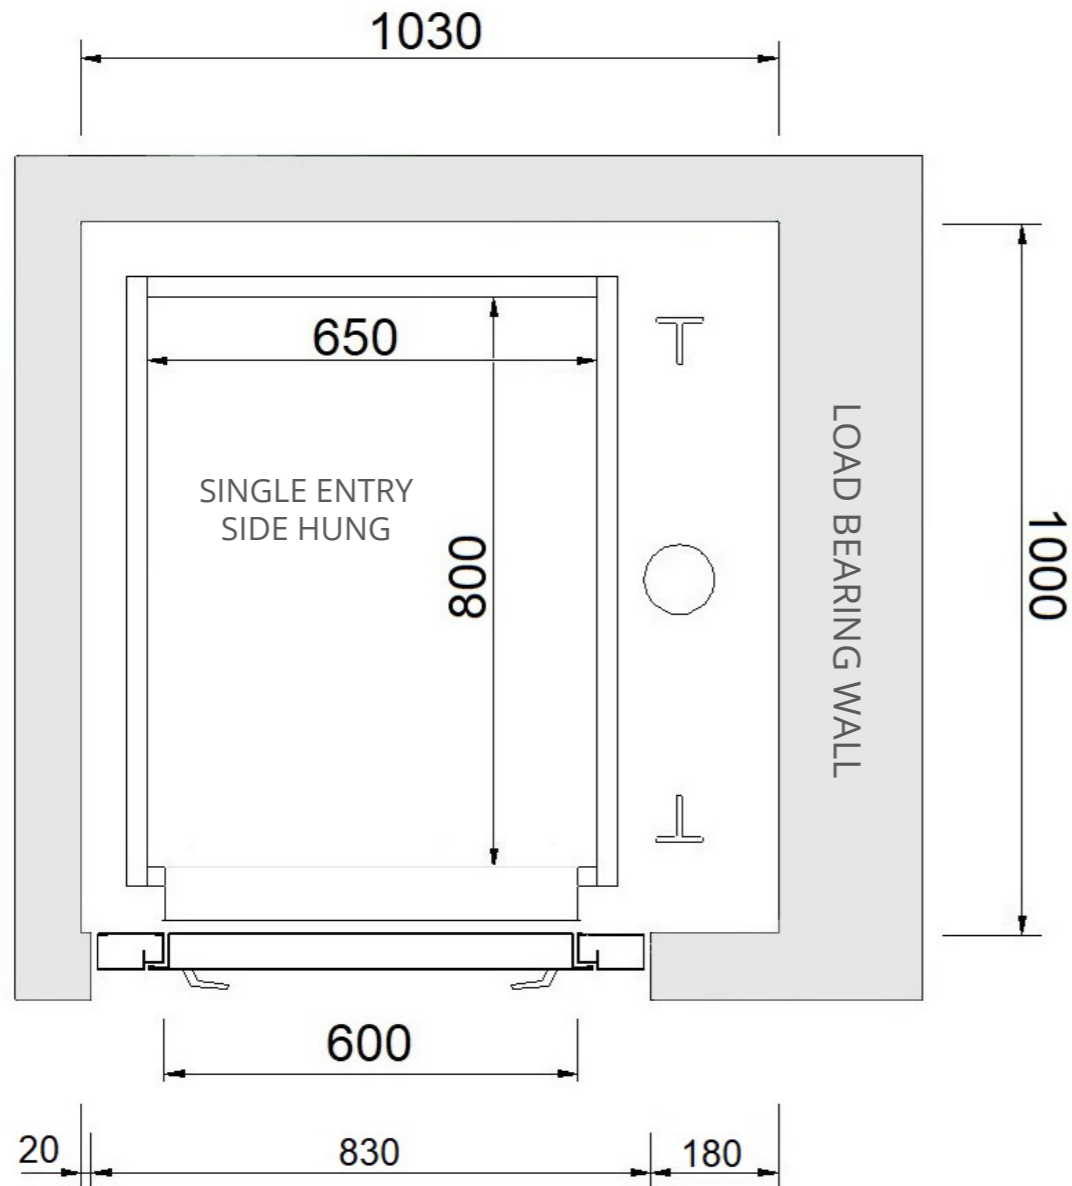

Space Saving Solutions

Masonry Shaft- Single Entry, Side Hung

“Ideal for retrofitting or new dwellings when limited space is available.”

SAMPLE DRAWING ONLY - NOT FOR CONSTRUCTION
Platinum Elevators can customise the Residential Sovereign Lift cabin size from 600w x 600d (mm) all the way up to 1100w x 1400d (mm).