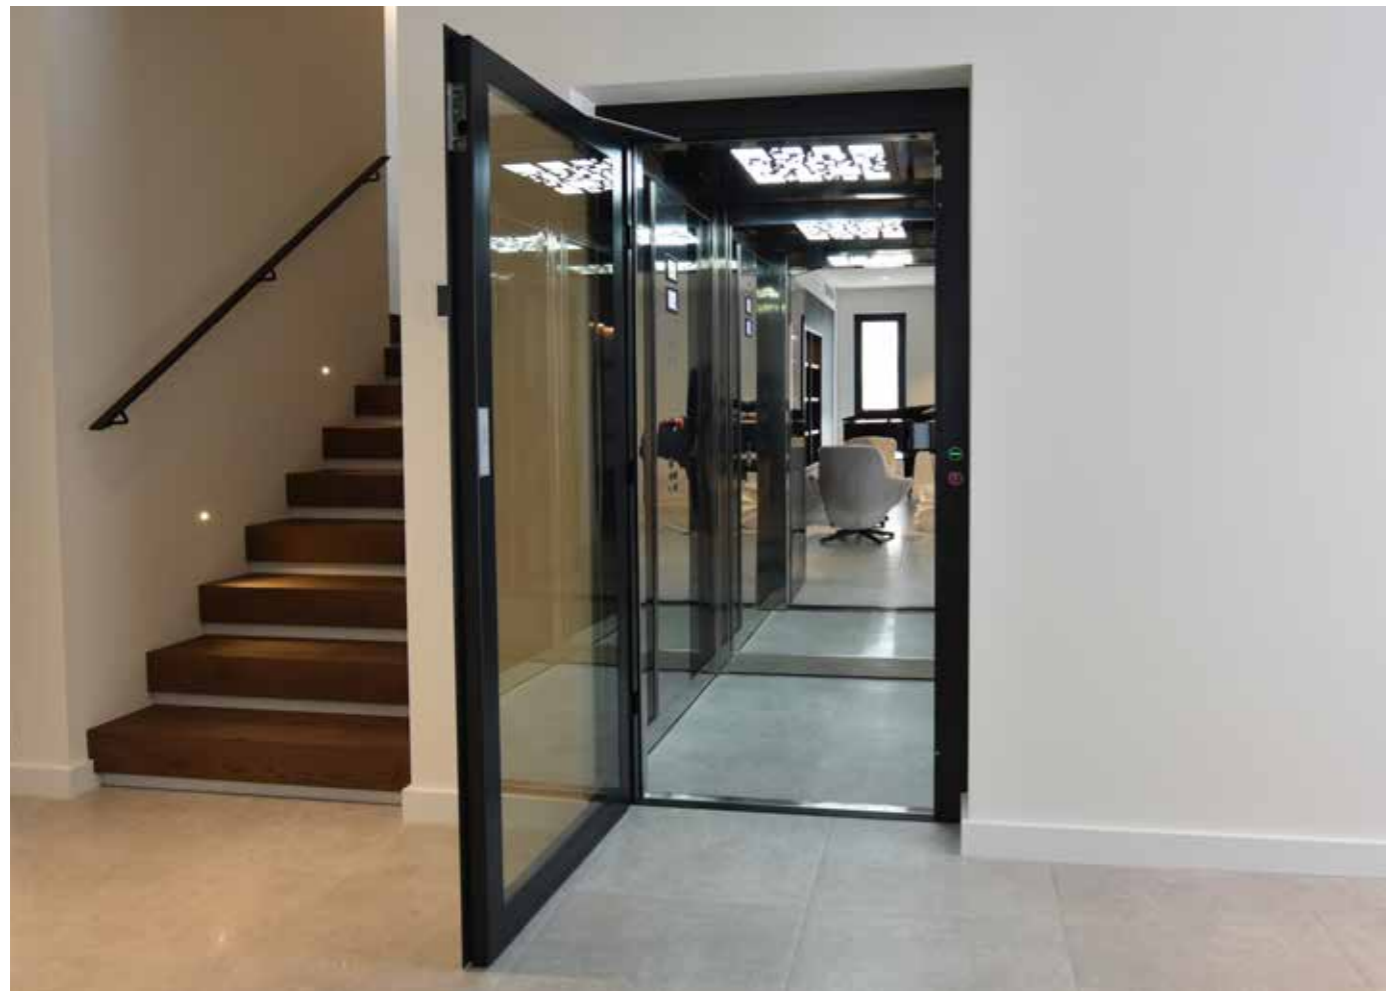

About The Sovereign Lift

Industry Leading

Technical Data

Complying to AS1735.18 - Passenger lifts for private residence.

The Sovereign Lift is one of the most attractive and captivating home lifts on the market. Platinum Elevators guarantee a minimum 400kg load rating with every Sovereign Lift cabin configuration as "standard," making the Sovereign Lift an industry leading mighty, powerful home lift with manual swing landing doors. The Sovereign Lift cabin is completely customisable, with dimensions starting from 600mm wide x600mm deep, all the way up to 1100mm wide x1400mm deep, offering complete flexibility with design.

Each Sovereign Lift package comes with

- Guaranteed 400kg load rating
- Digital cabin display
- Full height control operating panel - sleek button integration design
- 4 x LED ceiling lights
- Glazed panoramic manual swing doors, lockable at 90 degrees
- Full height flat integrated door handles
- Wide range of luxury cabin finishes