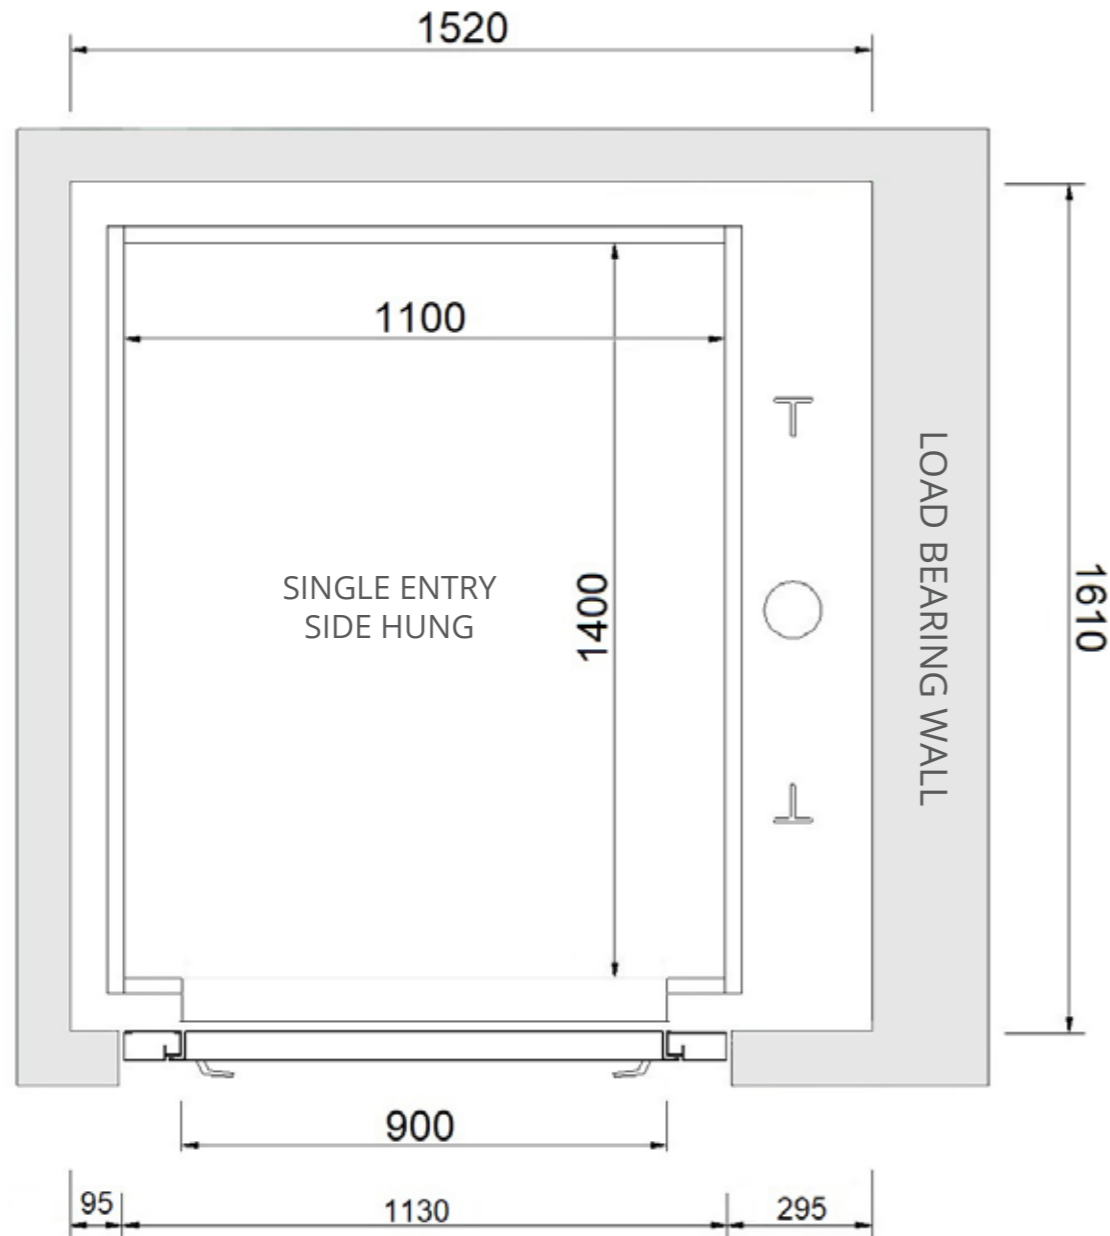

- CORRY BROUWER

Available Cabin Configurations

Masonry Shaft- Single Entry, Side Hung

Available Cabin Configurations

Masonry Shaft - Single Entry, Reversed, Side Hung

SAMPLE DRAWING ONLY - NOT FOR CONSTRUCTION
 Platinum Elevators can customise the Residential Sovereign Lift cabin size from 600w x 600d (mm) all the way up to 1100w x 1400d (mm).