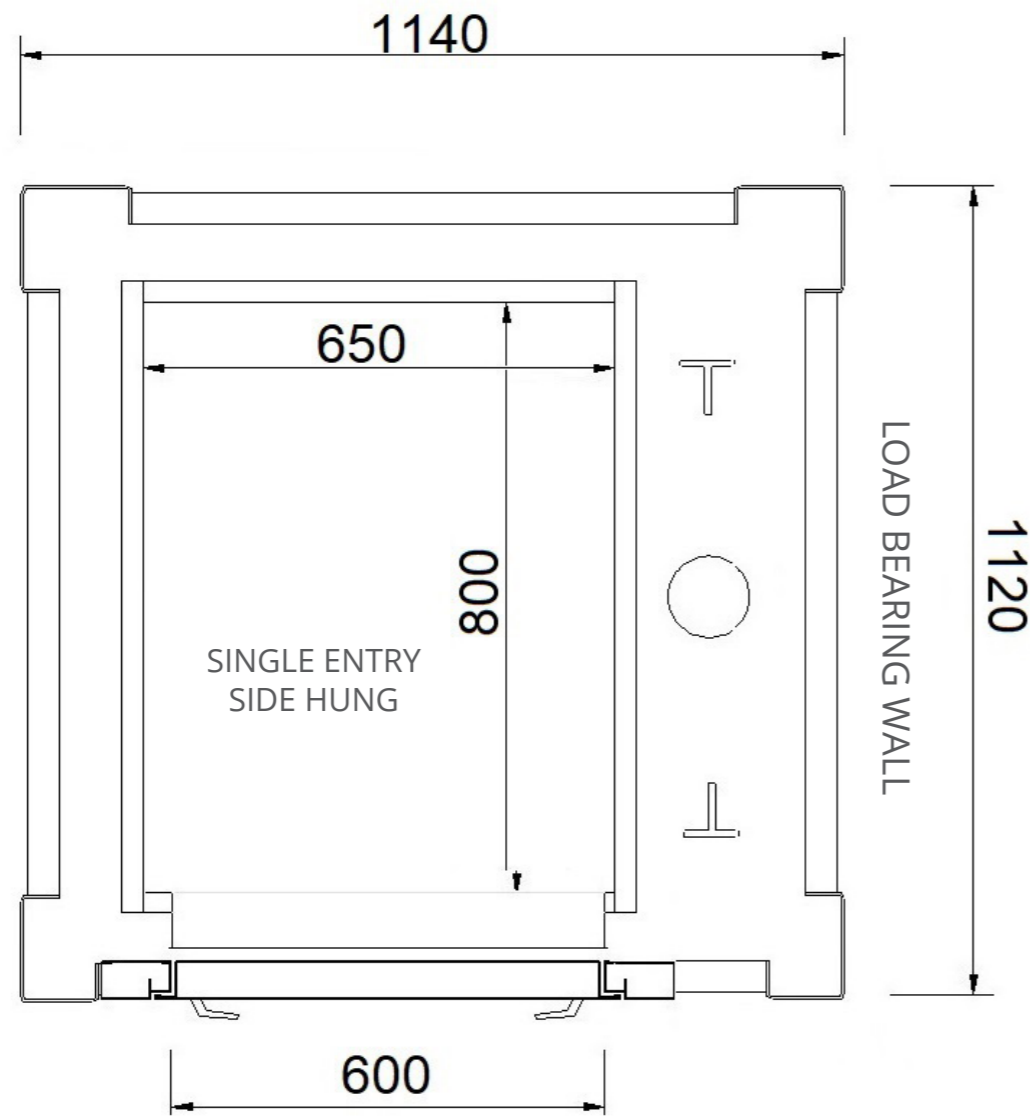

Space Saving Solutions

Metal Structure - Single Entry, Side Hung

“Ideal for retrofitting or new dwellings when limited space is available.”

SAMPLE DRAWING ONLY - NOT FOR CONSTRUCTION
Platinum Elevators can customise the Residential Sovereign Lift cabin size from 600w x 600d (mm) all the way up to 1100w x 1400d (mm).