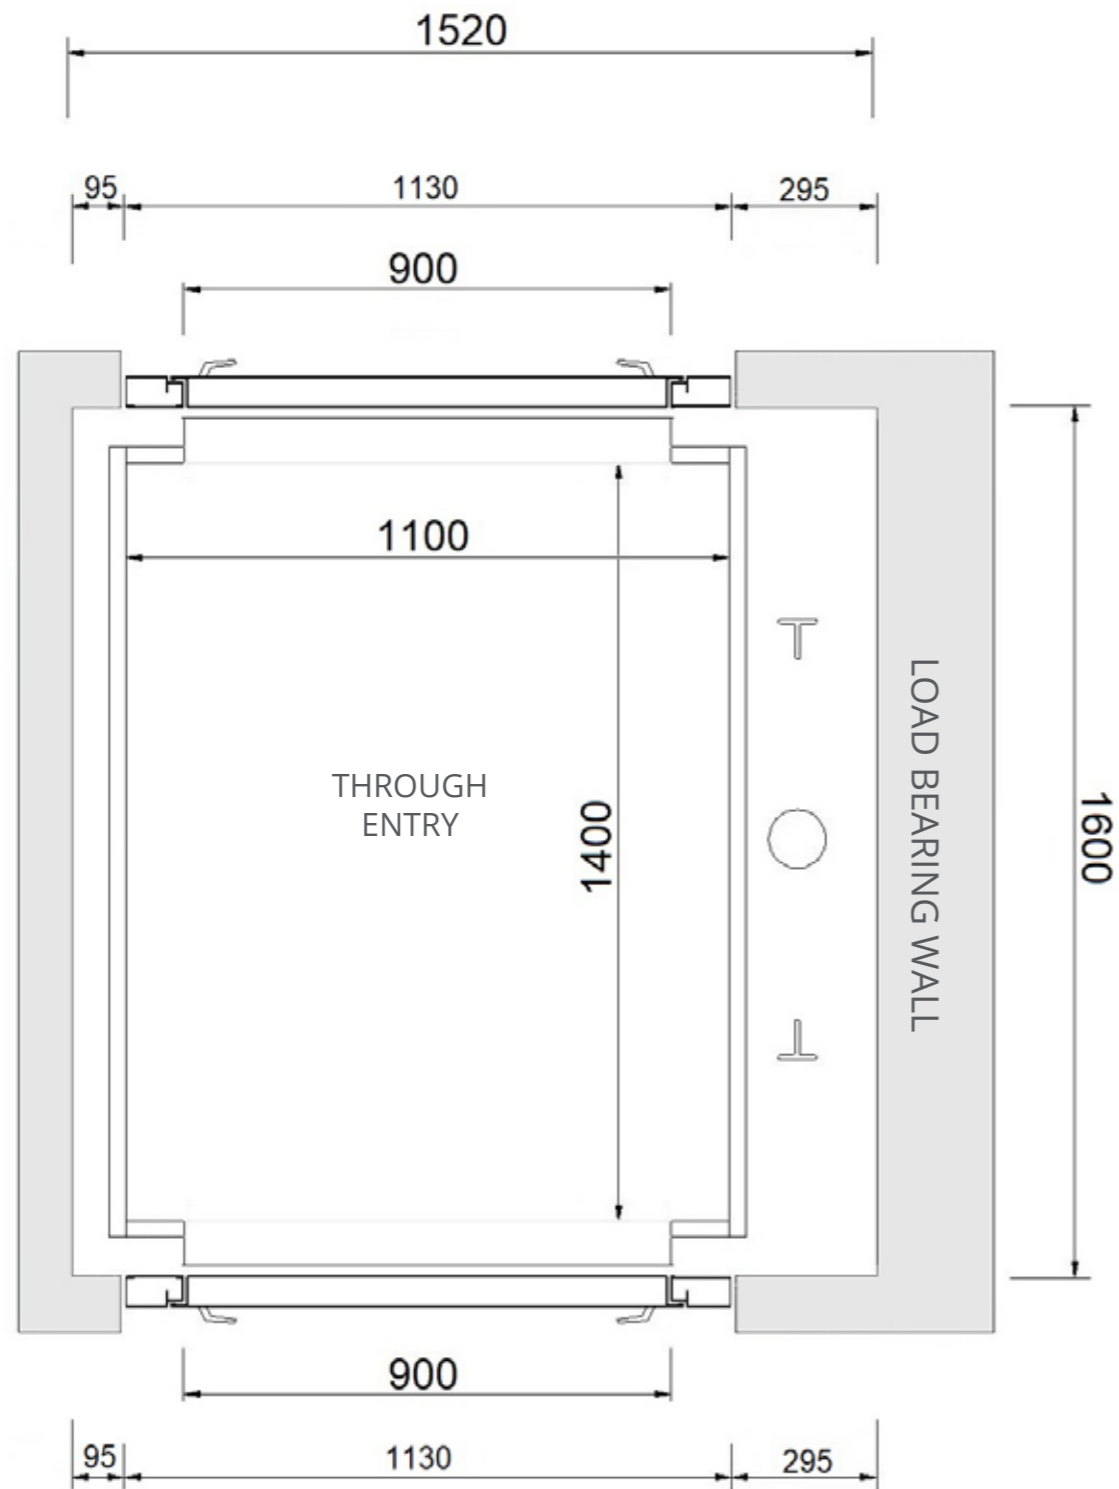

Masonry Shaft - Through Entry

SAMPLE DRAWING ONLY - NOT FOR CONSTRUCTION
Platinum Elevators can customise the Residential Sovereign Lift cabin size from 600w x 600d (mm) all the way up to 1100w x 1400d (mm).