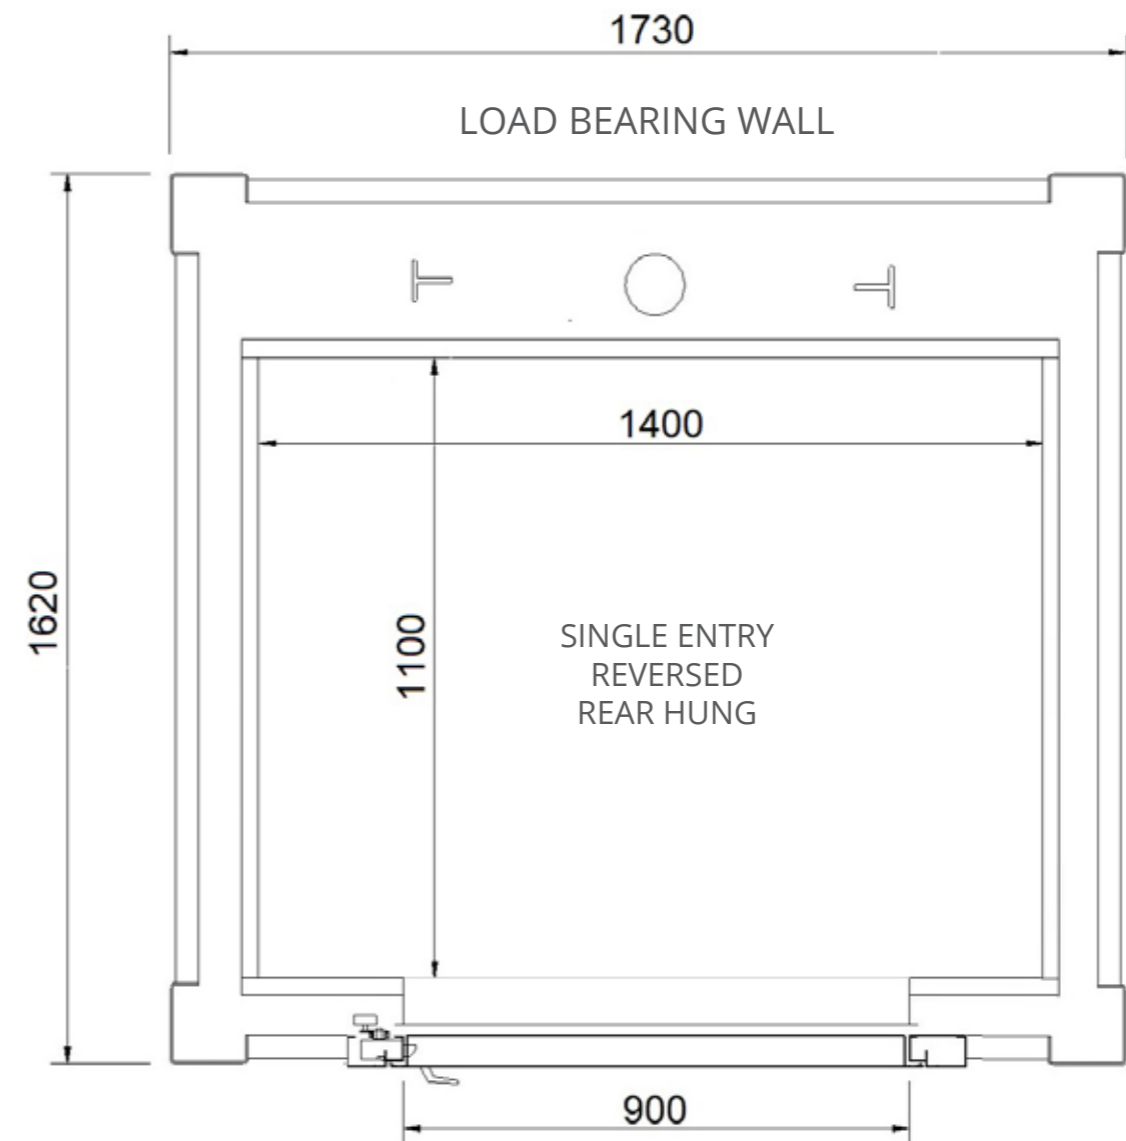

Metal Structure - Single Entry, Reversed, Rear Hung

SAMPLE DRAWING ONLY - NOT FOR CONSTRUCTION
Platinum Elevators can customise the Residential Sovereign Lift cabin size from 600w x 600d (mm) all the way up to 1100w x 1400d (mm).