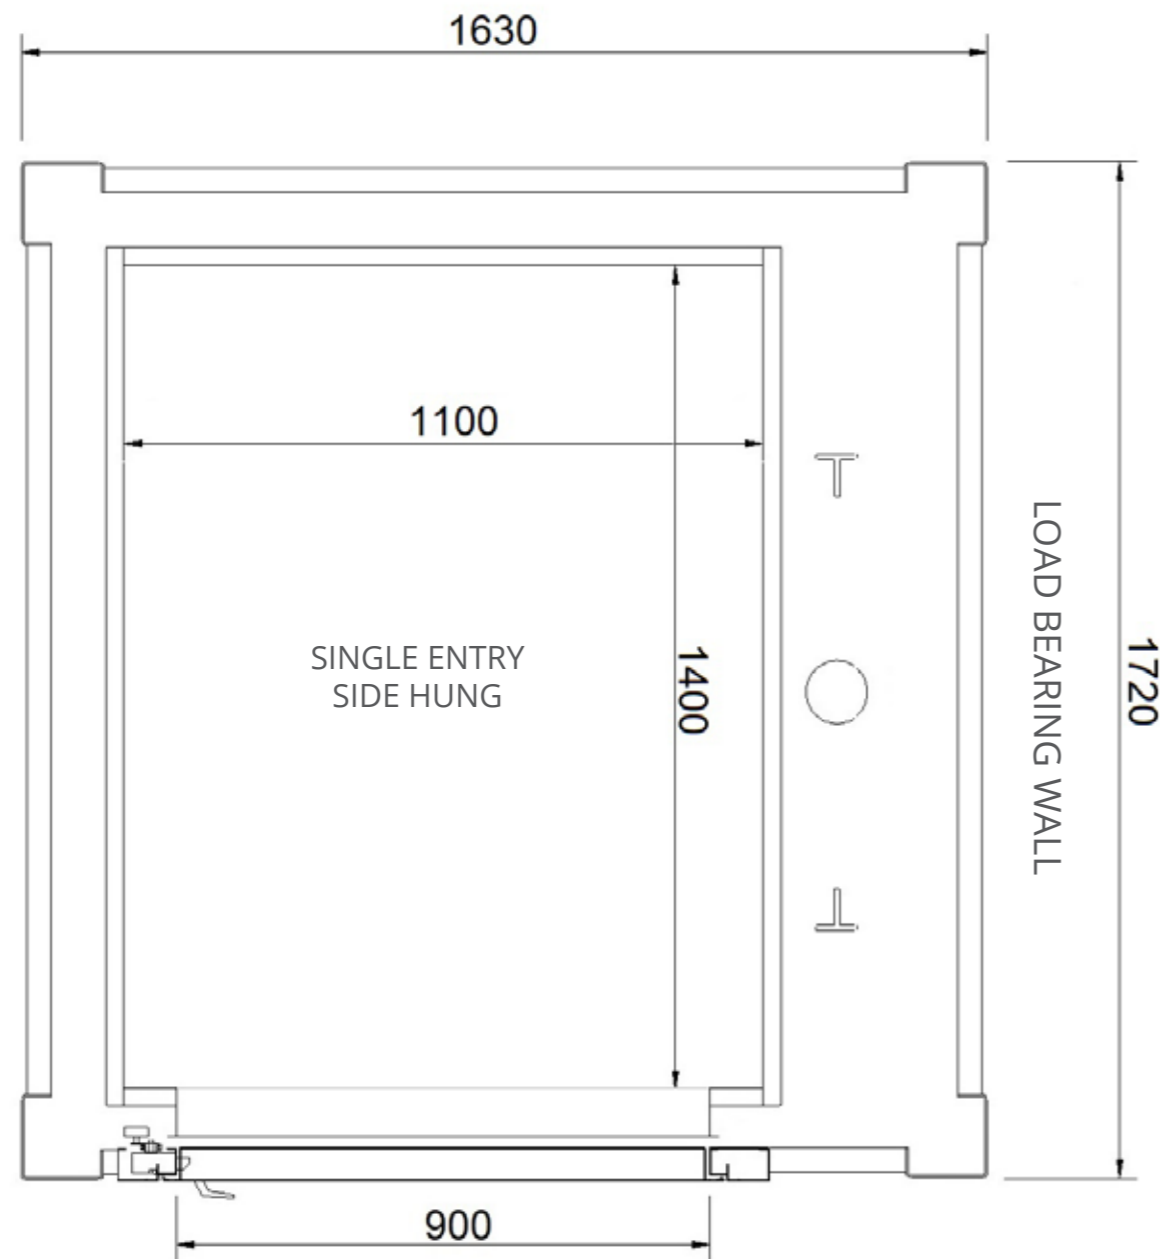

Available Cabin Configurations

Metal Structure - Single Entry, Side Hung

Metal Structure - Single Entry, Reversed, Side Hung

SAMPLE DRAWING ONLY - NOT FOR CONSTRUCTION

Platinum Elevators can customise the Residential Sovereign Lift cabin size from 600w x 600d (mm) all the way up to 1100w x 1400d (mm).

SAMPLE DRAWING ONLY - NOT FOR CONSTRUCTION

Platinum Elevators can customise the Residential Sovereign Lift cabin size from 600w x 600d (mm) all the way up to 1100w x 1400d (mm).