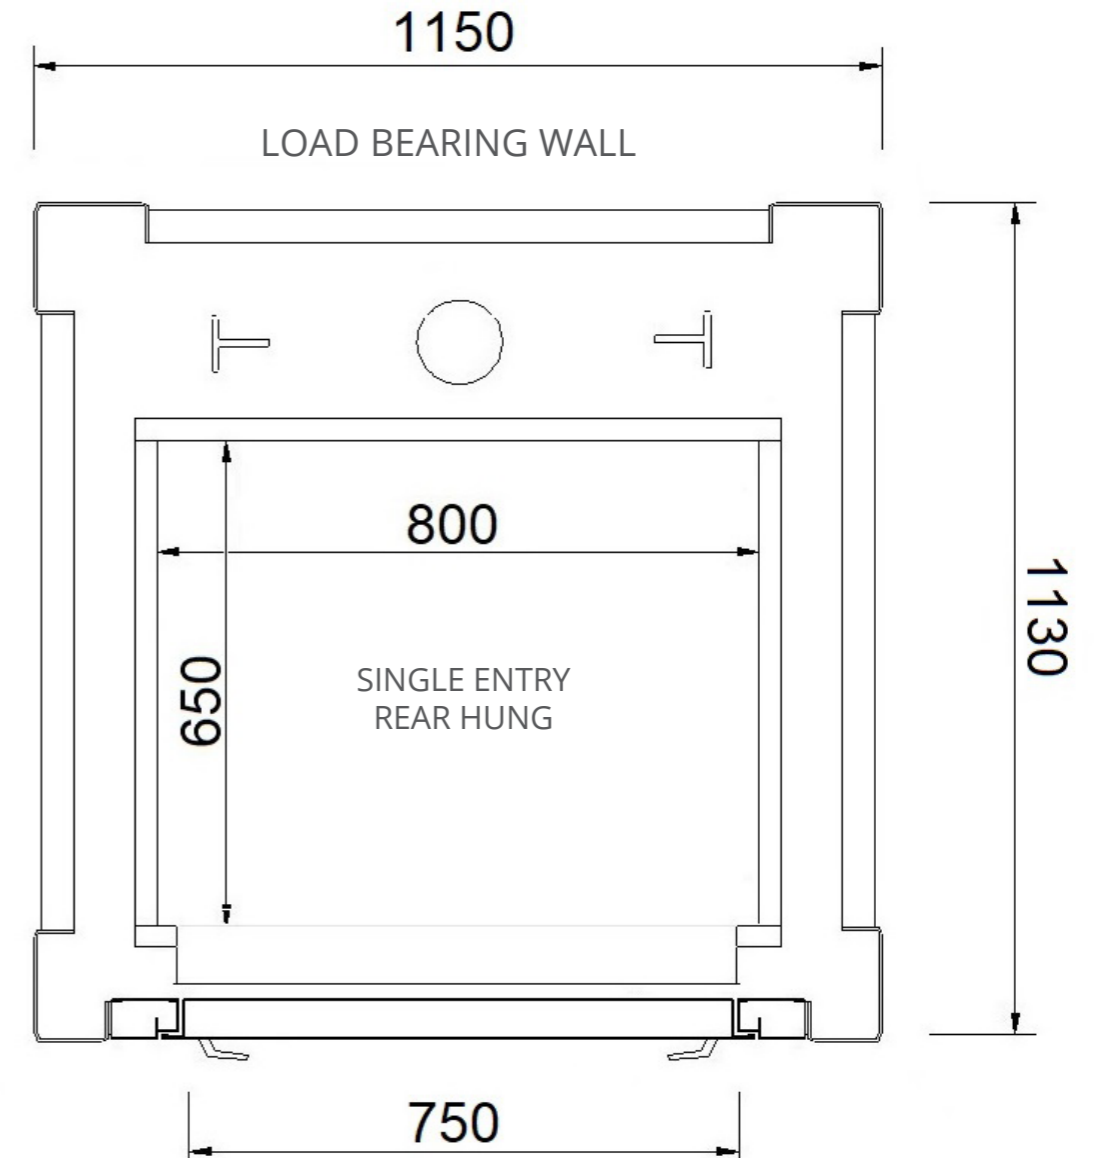

Metal Structure - Single Entry, Rear Hung

“Ideal for retrofitting or new dwellings when limited space is available.”

SAMPLE DRAWING ONLY - NOT FOR CONSTRUCTION
Platinum Elevators can customise the Residential Sovereign Lift cabin size from 600w x 600d (mm) all the way up to 1100w x 1400d (mm).