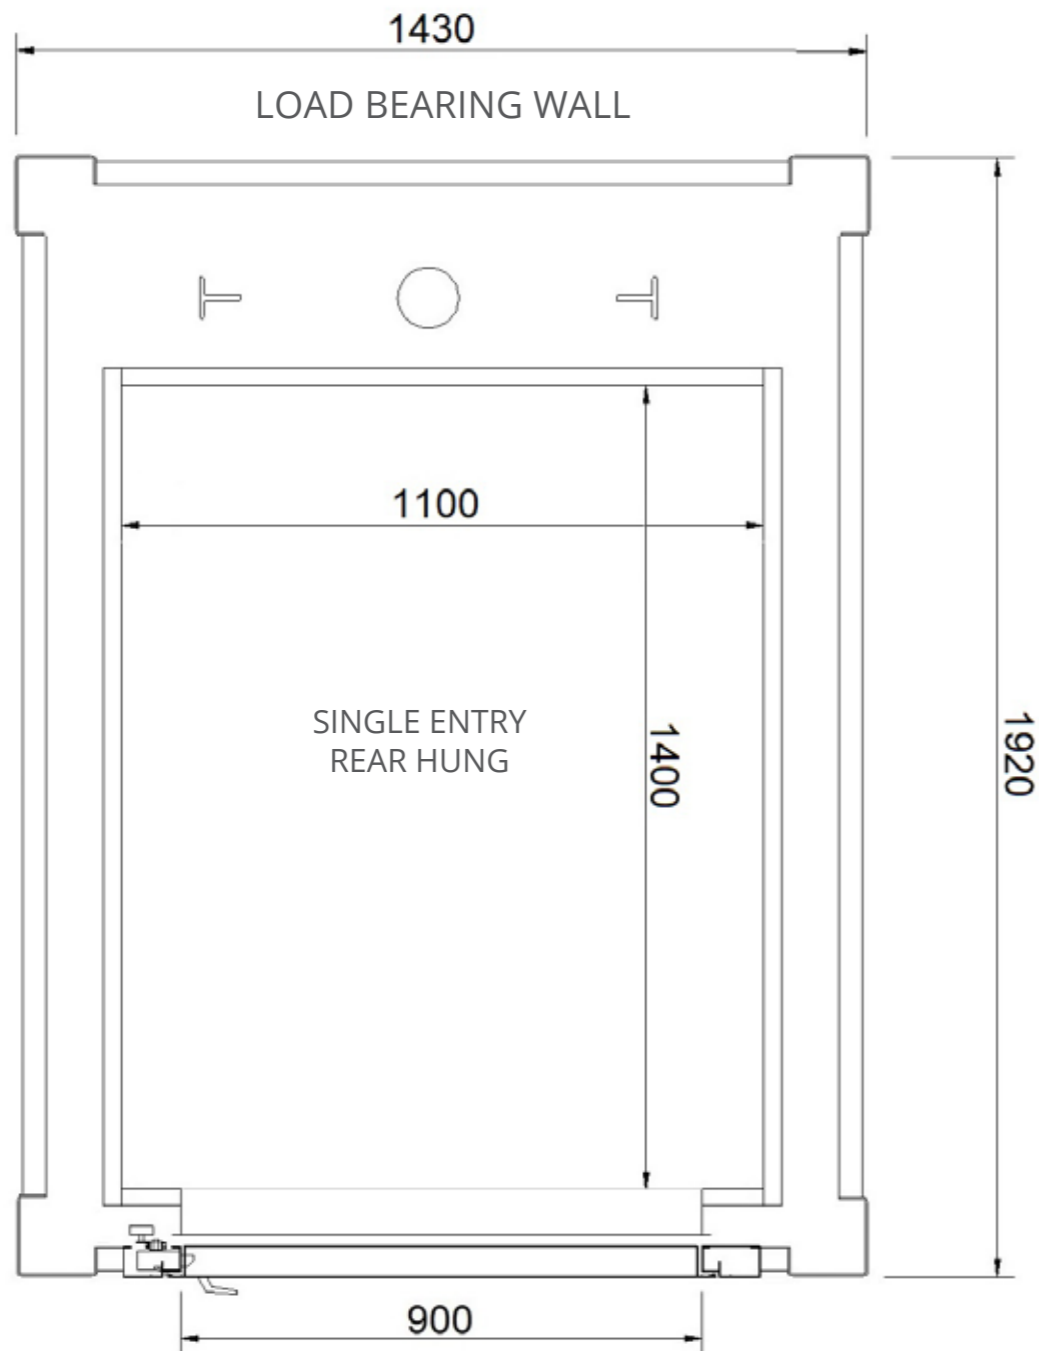

Metal Structure - Single Entry, Rear Hung

SAMPLE DRAWING ONLY - NOT FOR CONSTRUCTION
Platinum Elevators can customise the Residential Sovereign Lift cabin size from 600w x 600d (mm) all the way up to 1100w x 1400d (mm).